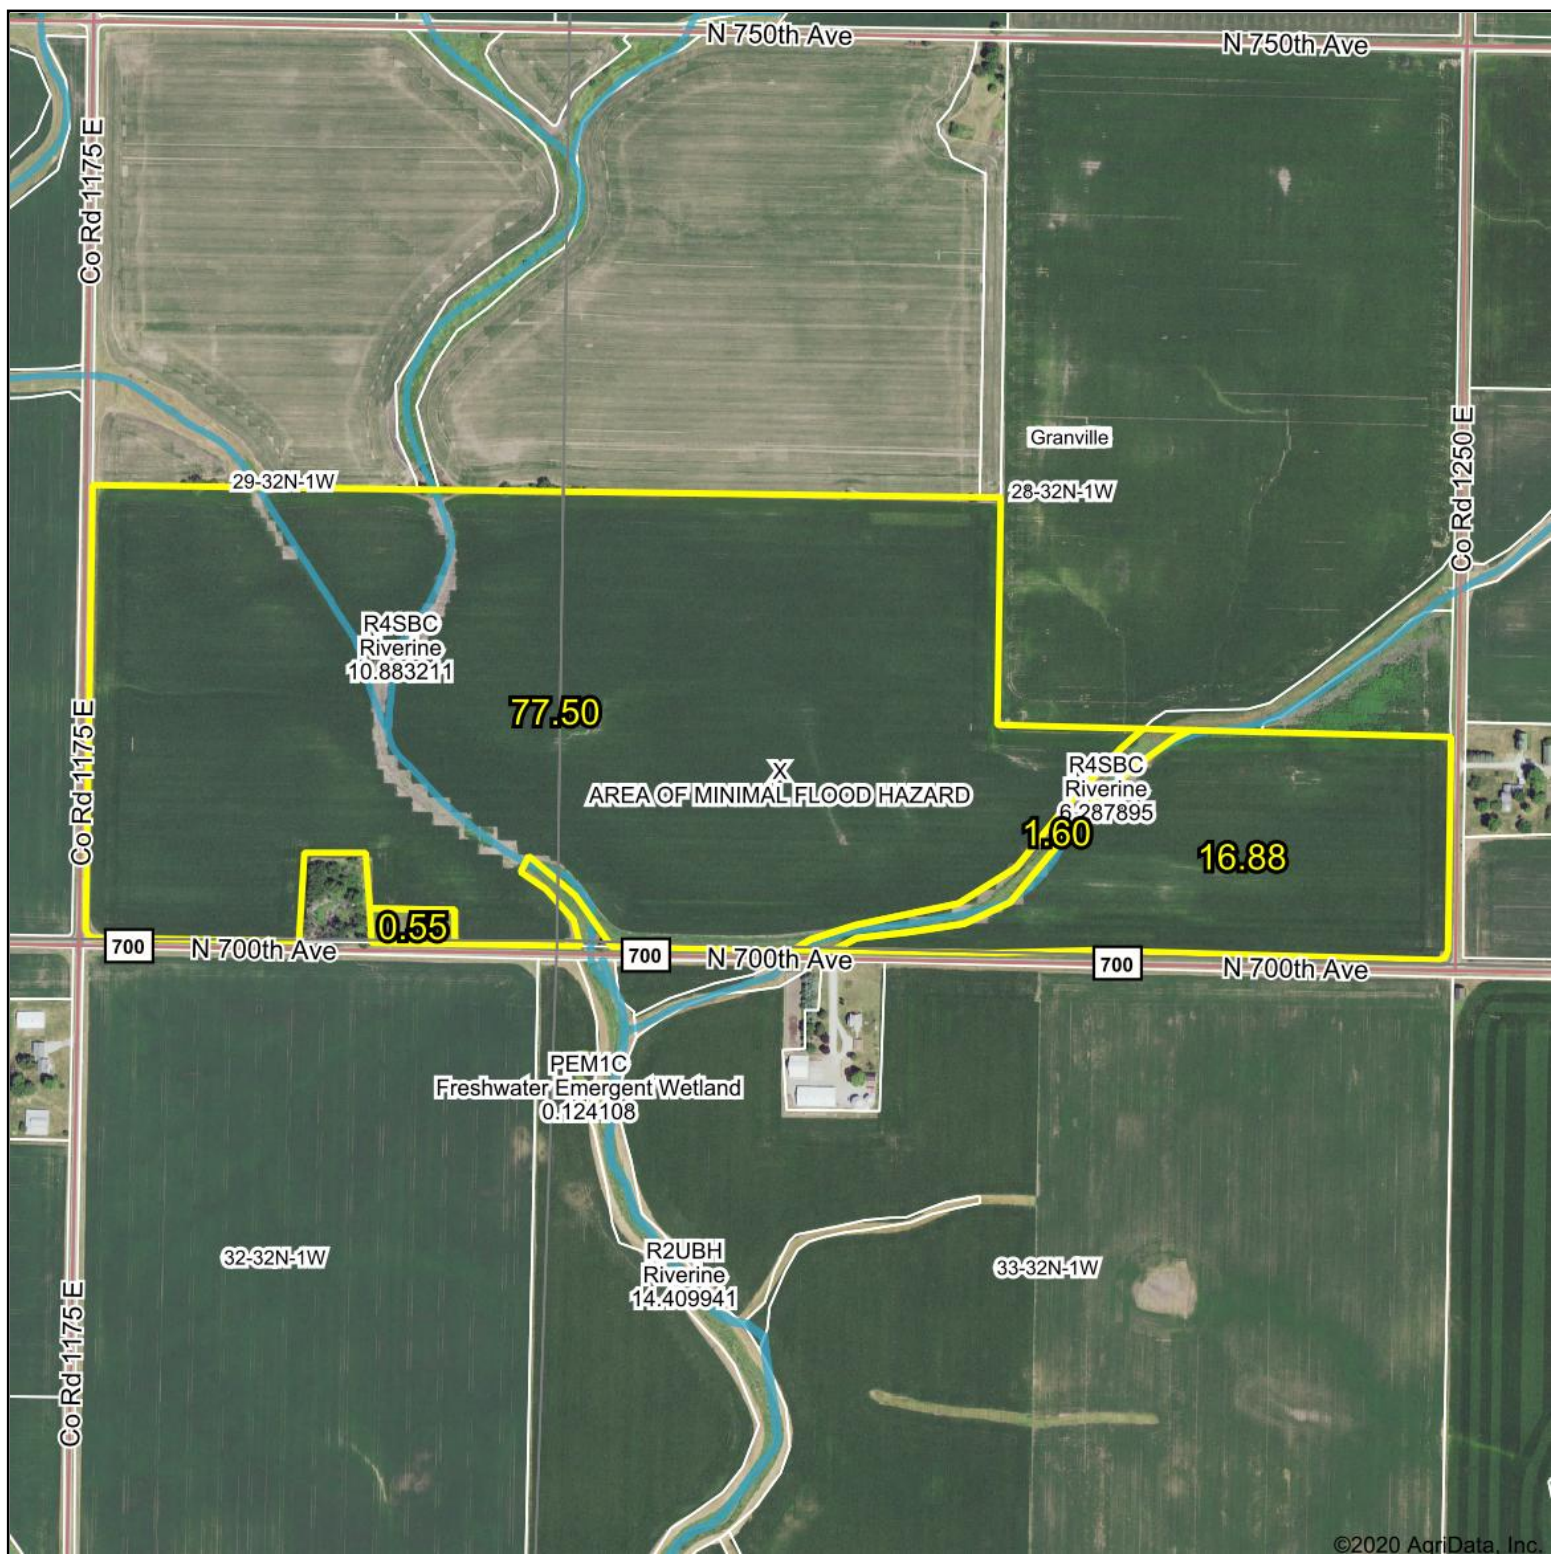

Aerial Map

©2020 AgriData, Inc.

Map Center: 41° 12' 27.51, -89° 14' 14.58

28-32N-1W
Putnam County
Illinois

9/24/2020