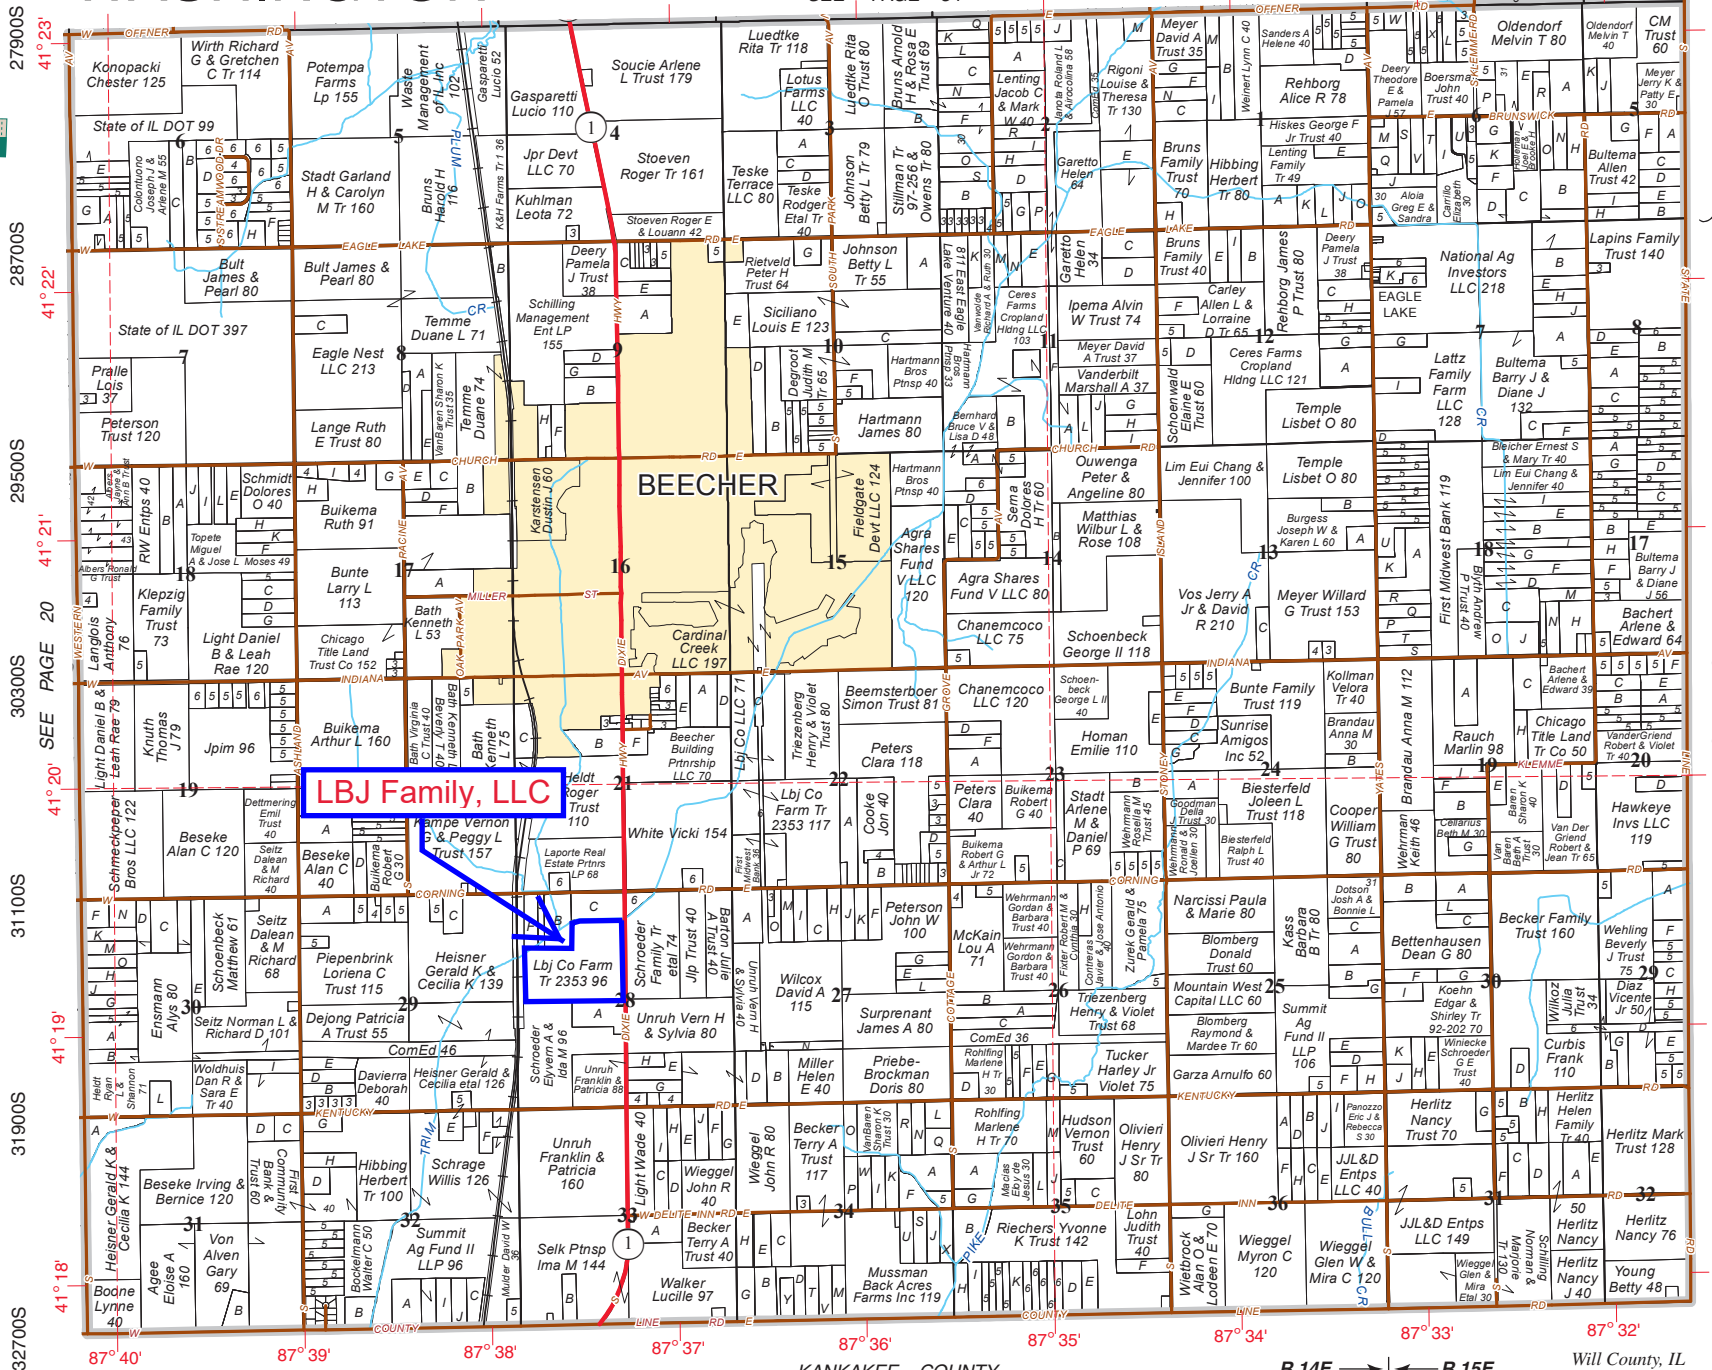

WASHINGTON

SEE PAGE 34

Refer to pages 62 & 63 for keyed parcels

T.33N.-R.14-15E.

LBJ Family, LLC

Lbj Co Farm Tr 2353 96

Kampe Vernon & Peggy L Trust 157

Heisner Gerald K & Cecilia K 139