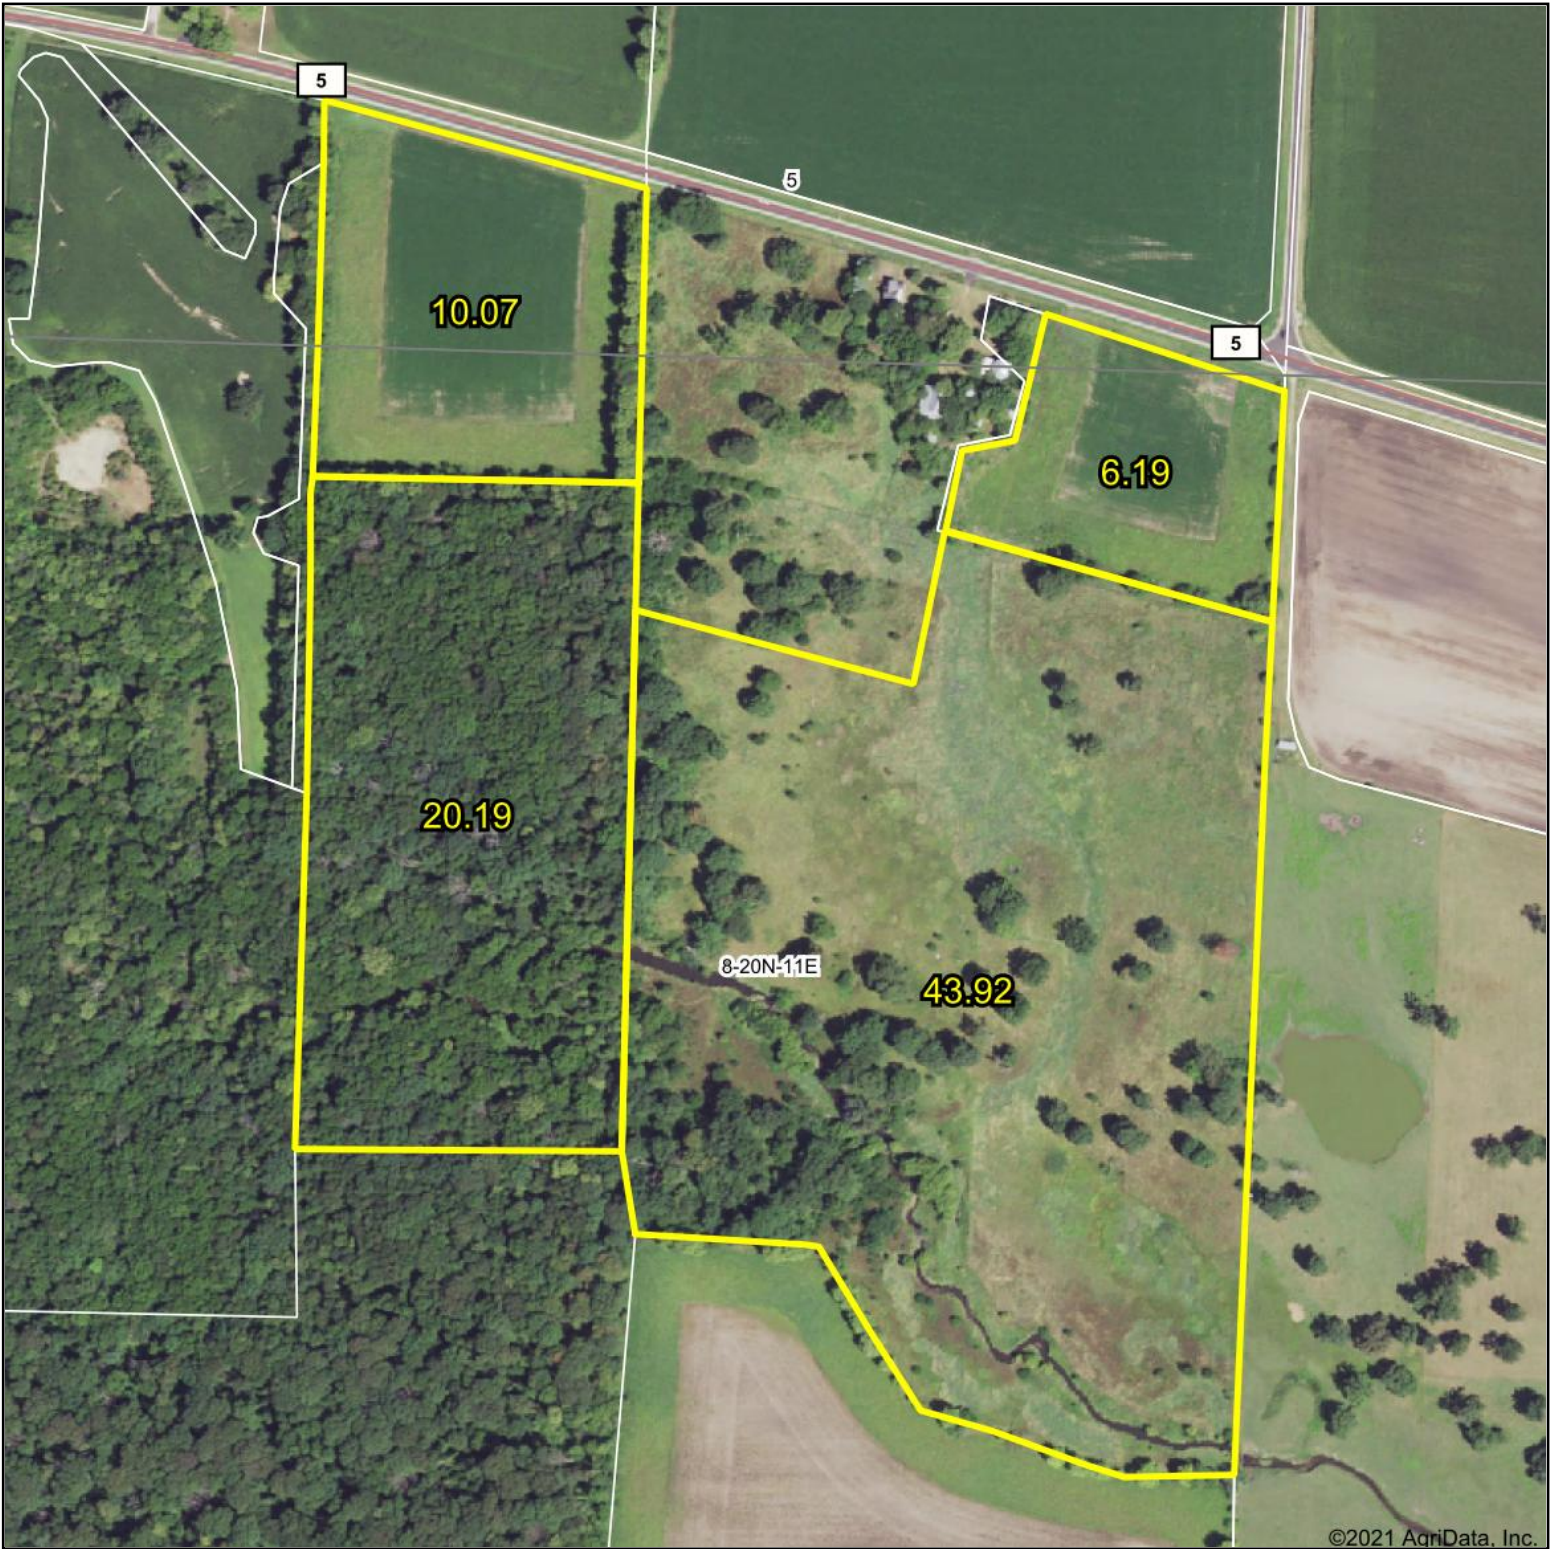

# Aerial Map

Map Center: 41° 44' 29.09, -89° 15' 35.92

**8-20N-11E**  
**Lee County**  
**Illinois**

5/18/2021